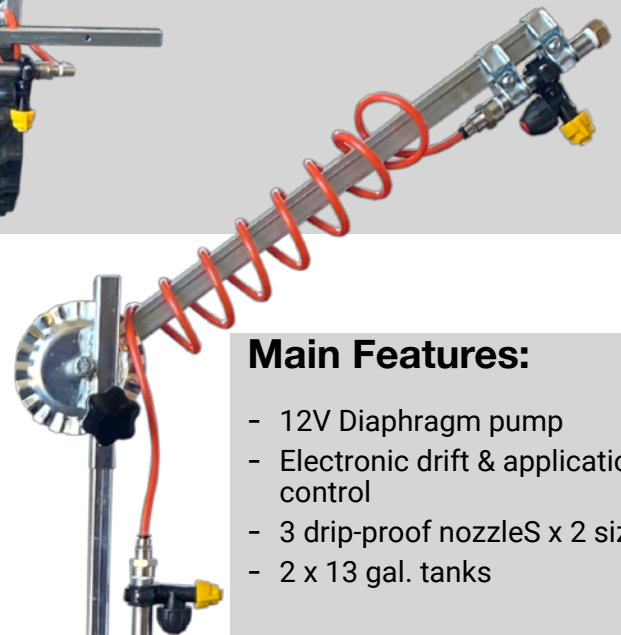

MiXty

BARBIERI GROUP
MADE IN ITALY

Sprayer for **TracMow**
REMOTE CONTROL SLOPE MOWERS

Main Features:

- 12V Diaphragm pump
- Electronic drift & application control
- 3 drip-proof nozzles x 2 sizes
- 2 x 13 gal. tanks

- Vertical bar mounts to either side (quickly swap w/out tools)
- Instant vertical adjustment via Remote Control
- Mount bar in horizontal position for weed control
- Remote start and stop switch via the Radio Control
- **Quickly installs on the machine with no tools required**
- Portable, lightweight equipment. **Total weight:** only 22 lbs