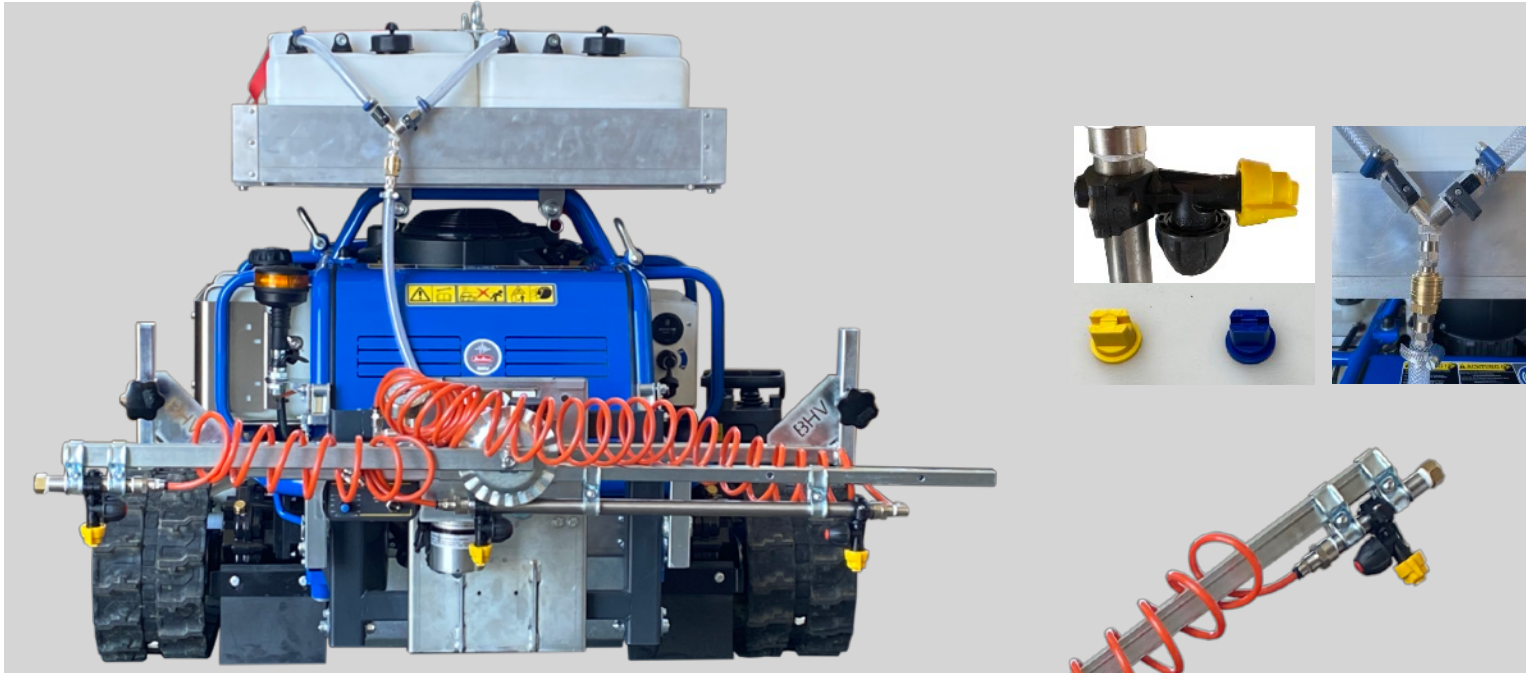

MiXty

BARBIERI GROUP
MADE IN ITALY

Sprayer for **TracMow**
REMOTE CONTROL SLOPE MOWERS

Main Features:

- 12V Diaphragm pump
- Electronic drift & application control
- 3 drip-proof nozzles x 2 sizes
- 2 x 13 gal. tanks

- Vertical bar mounts to either side (quickly swap w/out tools)
- Instant vertical adjustment via Remote Control
- Mount bar in horizontal position for weed control
- Remote start and stop switch via the Radio Control
- **Quickly installs on the machine with no tools required**
- Portable, lightweight equipment. **Total weight:** only 22 lbs