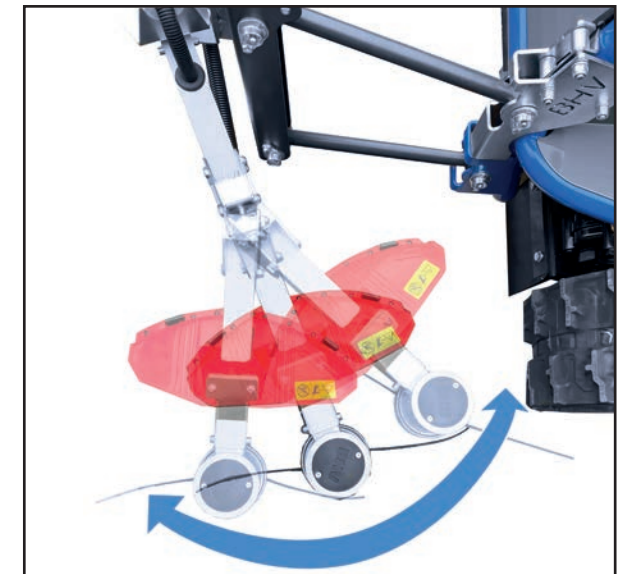

Flex Trimmer

Main Features:

- **Cutting width:** 13.4 in
- **Cutting Height:** from 1.2 - 9.8 in
- **Cutting Speed:** 2 mph
- Engine Trimming Power : 750 W electric engine
- Mounts on the **Rear Power Lift** (required)
- Portable, lightweight equipment. **Total weight:** 31 lbs
- Cutting height adjustable via Radio Control

Special Enhanced Features

- Easily switch between **cutting left or right sides** - no tools required
- **Remote start and stop** switch via radio control
- **Quickly installs on the machine** - no tools required
- Horizontal and vertical Shock Absorbers on flexible arm