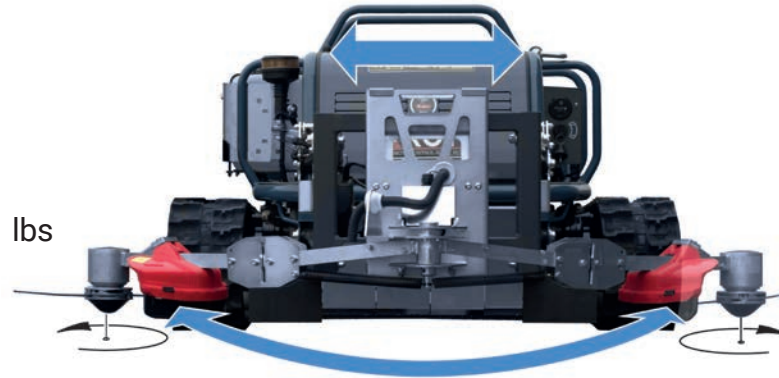

Flex Trimmer

Main Features:

- **Cutting width:** 13.4 in
- **Cutting Height:** from 1.2 - 9.8 in
- **Cutting Speed:** 2 mph
- Engine Trimming Power : 750 W electric engine
- Mounts on the **Rear Power Lift** (required)
- Portable, lightweight equipment. **Total weight:** 31 lbs
- Cutting height adjustable via Radio Control

Special Enhanced Features

- Easily switch between **cutting left or right sides** - no tools required
- **Remote start and stop** switch via radio control
- **Quickly installs on the machine** - no tools required
- Horizontal and vertical Shock Absorbers on flexible arm