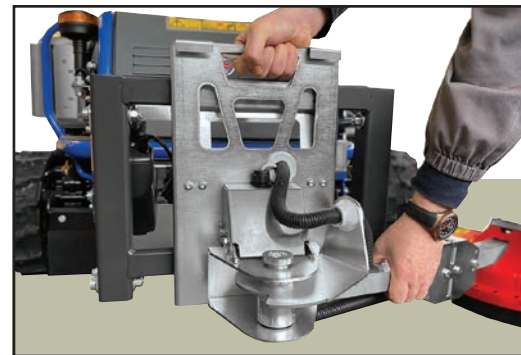

Flex Trimmer

Main Features:

- **Cutting width:** 13.4 in
- **Cutting Height:** from 1.2 - 9.8 in
- **Cutting Speed:** 2 mph
- Engine Trimming Power : 750 W electric engine
- Mounts on the **Rear Power Lift** (required)
- Portable, lightweight equipment. **Total weight:** 31 lbs
- Cutting height adjustable via Radio Control

Special Enhanced Features

- Easily switch between **cutting left or right sides** - no tools required
- **Remote start and stop** switch via radio control
- **Quickly installs on the machine** - no tools required
- Horizontal and vertical Shock Absorbers on flexible arm